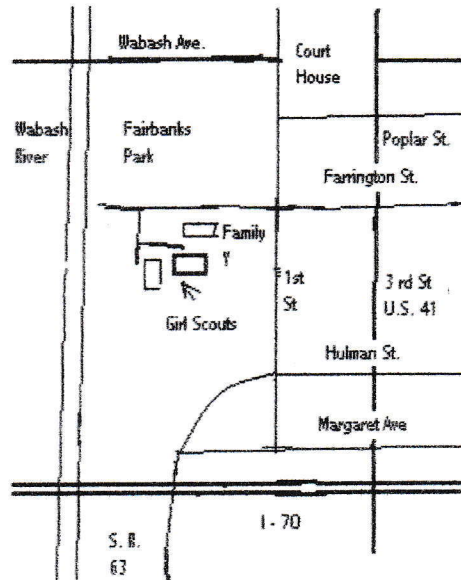

**SWINGING MATES  
SQUARE DANCE SCHEDULE**

**GIRL SCOUT BUILDING**  
1100 Girl Scout Lane  
Terre Haute  
pre-rds 7:00 Sq/w rds 7:30-10:00

**2020**

*We are a traveling banner club*

**FOR MORE INFORMATION**  
President - Cheryl Robinson  
812-835-2198