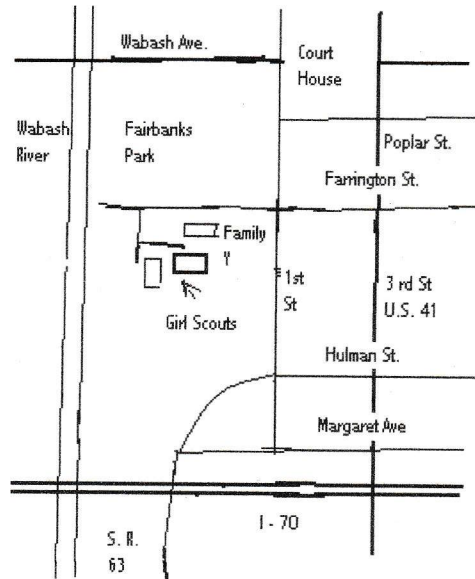

Nov 08 Dennis Clark
cuer Carol Anderson

Dec 13 Brad Smith
cuer Pam Stultz

SWINGING MATES SQUARE DANCE SCHEDULE

GIRL SCOUT BUILDING
1100 Girl Scout Lane
Terre Haute
pre-rds 7:00 Sq/w rds 7:30-10:00

2019

We are a traveling banner club